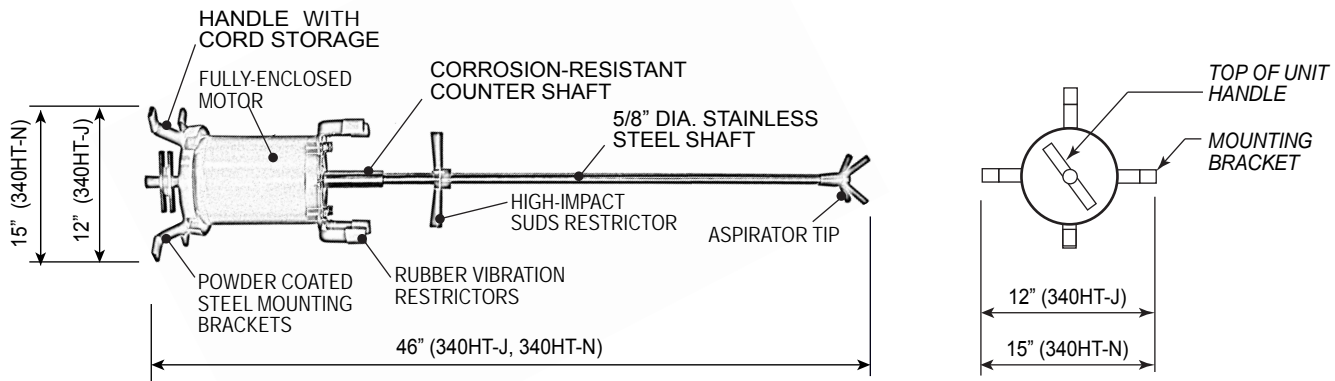

FLAGG-AIR^{TM} 340HT AERATORS

The Flagg-Air^{TM} 340HT aerator produces high CFM air flow at lower RPM providing more efficient operation and cost savings over the life of the aerator.

Features

- Low rpm, high torque fully enclosed continuous duty motor
- Protective motor cover with handle & cord storage
- Corrosion resistant bronze counter shaft
- High quality stainless steel shaft
- High quality sealed bearings
- Sealed end plates
- Double sealed end caps

Specifications

HP	1/6
Amp	4.7
Volts	115
RPM	1750

Unit Dimensions

Model Specifications

	340HT-J	340HT-N
Fits opening for	Jet *	Norweco *
Dimensions	46" x 12"	46" x 15"
Weight	28 lbs.	28 lbs.

Replacement parts available at:

www.septic-tank-parts.com or toll free 800-778-1540.

Note: If you are replacing an existing aerator you can determine if you have a Jet or Norweco-Singulair aerator by looking for the brand logo on the control panel, side of aerator motor or vent cap on center of tank lid.