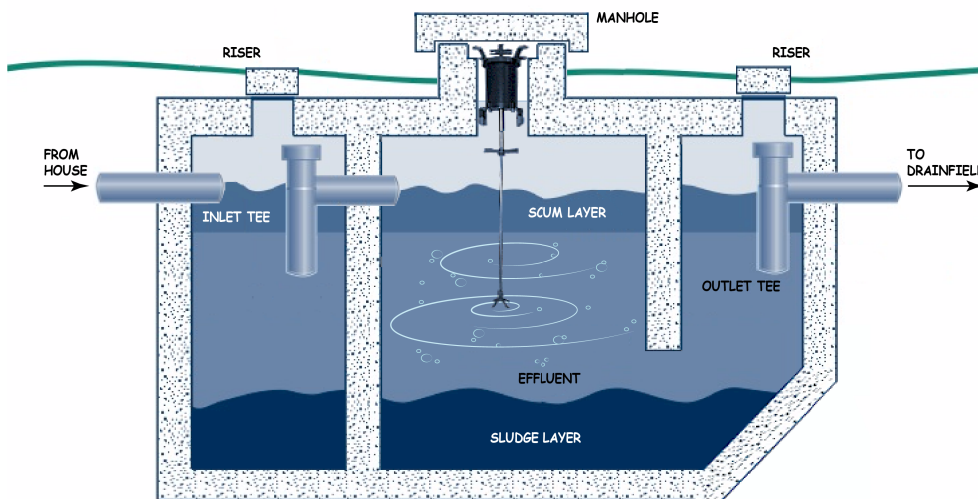

Unit Installation

* Jet is a registered trademark of Jet Inc. * Norweco/Singulair is a registered trademark of Norwalk Wastewater Equipment Company, Inc.

Septic Tank Parts reserves the right under its product improvement policy to change construction or design detail without obligation regarding previous models and to furnish equipment when so altered without reference to illustrations or specifications used here.