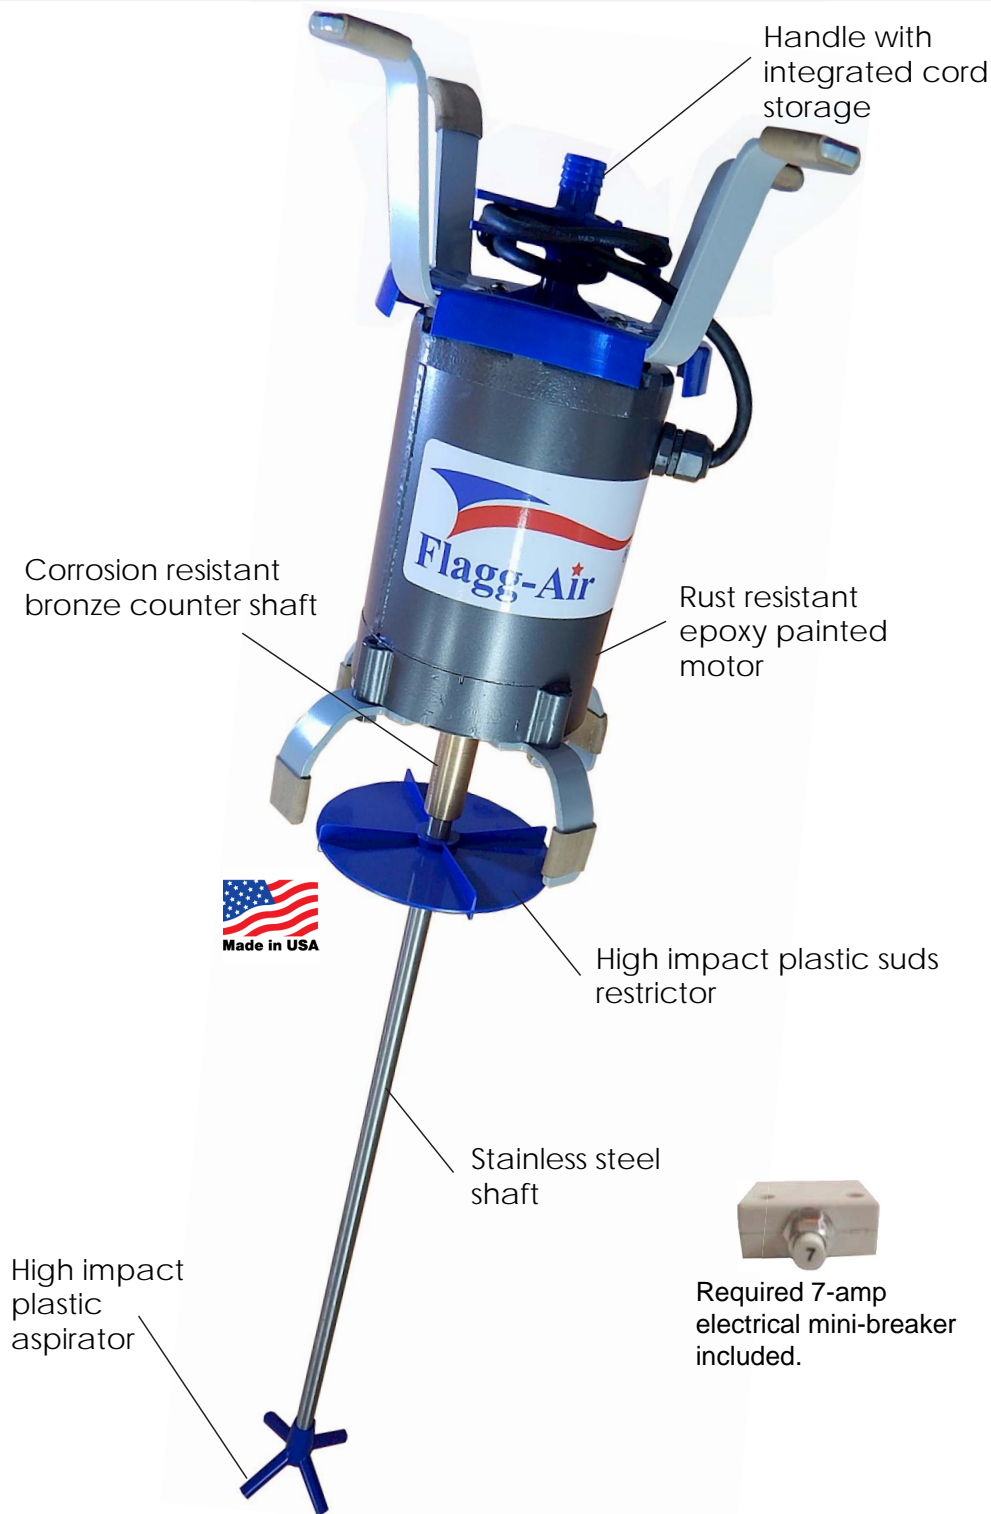

## Features

- Low rpm, high torque fully enclosed continuous duty motor
- Protected handle & cord storage
- High quality stainless steel shaft
- High quality sealed bearings
- Corrosion resistant bronze counter shaft
- Sealed end plates
- Totally enclosed non-ventilated continuous duty motor

### 340HT-N

Alternative compatible replacement for the Norweco Singulair\* Aerator.

15-inch diameter top brackets fits 12-inch diameter tank riser opening.

Order/Questions :

800-778-1540 or 636-583-1608

Septic Tank Parts

The Flagg-Air 340HT Aerator has been independently tested for performance in original manufacturer's tanks and proven to meet or exceed the oxygen transfer rates of original manufacturer's aerator units.

# FLAGG-AIR<sup>TM</sup> 340HT AERATORS

The Flagg-Air<sup>TM</sup> 340HT aerator produces high CFM air flow at lower RPM providing more efficient operation and cost savings over the life of the aerator.